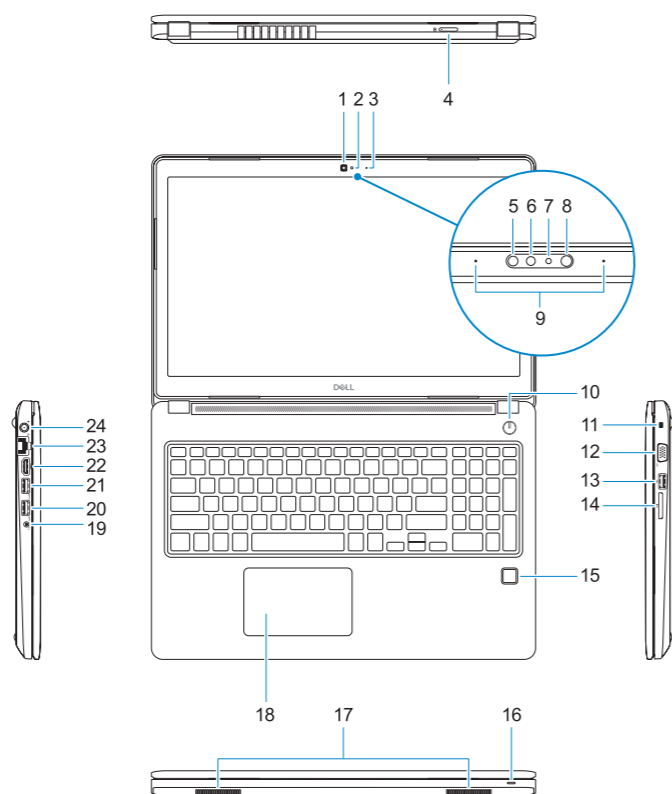

P79G

P79G002

Latitude 15-3580

Features

Značajke | Jellemzők | Характеристики | Funkcije

1. Camera
2. Camera status light
3. Microphone
4. SIM-card slot (optional)
5. Infrared camera (Touch version only)
6. Infrared emitter (Touch version only)
7. Camera status light (Touch version only)
8. Camera (Touch version only)
9. Microphones (Touch version only)
10. Power button
11. Noble Wedge security-cable slot
12. VGA port
13. USB 2.0 port
14. Memory card reader
15. Fingerprint reader (optional)
16. Status light
17. Speakers
18. Touchpad
19. Headset/microphone combo jack
20. USB 3.0 port
21. USB 3.0 port with PowerShare
22. HDMI port
23. Network port
24. Power adapter port
25. Service Tag label