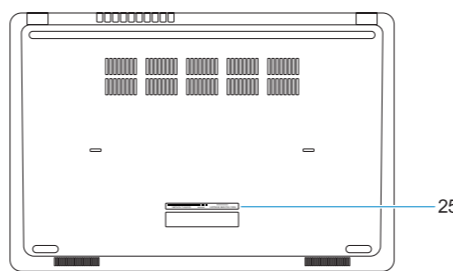

P79G

P79G002

Latitude 15-3580

Features

Značajke | Jellemzők | Характеристики | Funkcije

1. Camera
2. Camera status light
3. Microphone
4. SIM-card slot (optional)
5. Infrared camera (Touch version only)
6. Infrared emitter (Touch version only)
7. Camera status light (Touch version only)
8. Camera (Touch version only)
9. Microphones (Touch version only)
10. Power button
11. Noble Wedge security-cable slot
12. VGA port
13. USB 2.0 port
14. Memory card reader
15. Fingerprint reader (optional)
16. Status light
17. Speakers
18. Touchpad
19. Headset/microphone combo jack
20. USB 3.0 port
21. USB 3.0 port with PowerShare
22. HDMI port
23. Network port
24. Power adapter port
25. Service Tag label